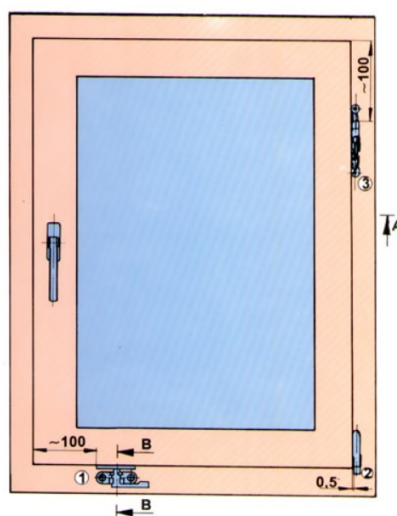

## Description:

Window Fittings, Left, 6 Parts+Screws,Steel & Zamak, BZP

## Item number:

15.10.500-0

Units	Box	Carton	HS Code	Barcode
Set	10	100	8302420090	
5704866401296				

- enables horizontal and vertical opening
  - use for windows
    - weight of the wing up to 20 kg
    - height of the wing up to 120 cm
    - width of the wing up to 60 cm
- it is built on the wooden and plastic window with cover of 15 mm
  - easy and quick fastening (necesary space 25 mm)