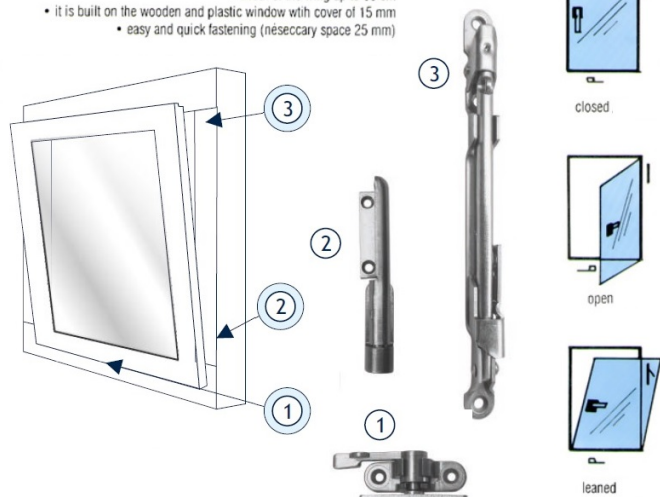

## Description:

Window Fittings, Left, 6 Parts+Screws,Steel & Zamak, BZP

## Item number:

15.10.500-0

Units	Box	Carton	HS Code	Barcode
Set	10	100	8302420090	
5704866401296				

- enables horizontal and vertical opening
  - use for windows
    - weight of the wing up to 20 kg
    - height of the wing up to 120 cm
    - width of the wing up to 60 cm
- it is built on the wooden and plastic window with cover of 15 mm
  - easy and quick fastening (necesary space 25 mm)