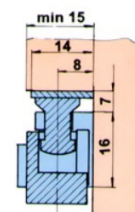

## Description:

Window Fittings, Left, 6 Parts+Screws,Steel & Zamak, BZP

## Item number:

15.10.500-0

Units	Box	Carton	HS Code	Barcode
Set	10	100	8302420090	
5704866401296				

- enables horizontal and vertical opening
  - use for windows
    - weight of the wing up to 20 kg
    - height of the wing up to 120 cm
    - width of the wing up to 60 cm
- it is built on the wooden and plastic window with cover of 15 mm
  - easy and quick fastening (necesary space 25 mm)

CUT A-A /

CUT B-B /